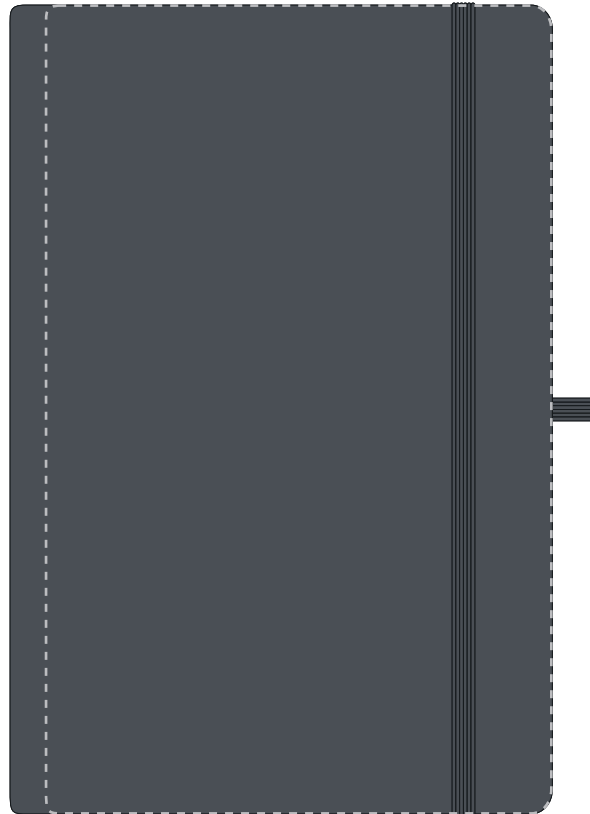

Your Ref:	Quantity:	Product Code: QS0345
Our Ref:	Version: 1	Product Colour: DARK GREY

**PRINTING CONCERNS:**

Please note that this product has Sustainability Markings that are not visible from this perspective

We stock this item in the following colours

**PANTONE REFERENCE(S)**

- Debossing / Foil Blocking (Edge to Edge)

ARTWORK SCALE 50%

Product Image for visualisation  
- colours may vary

The dashed line is to demonstrate print area and will not appear on your printed item

To proceed, please approve visual via the online system.

ARTWORK SCALE 100%

Max print area: 134mm x 214mm